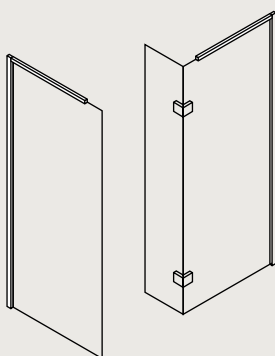

Walk In Easy Access with Walk In End Panel