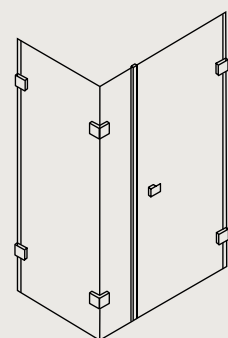

Hinged Door with Side Panel