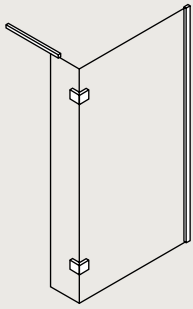

DESIGN DOUBLE SIDED WALK IN ENCLOSURE

FEATURES

- Simpsons Clear as standard
- 8mm toughened glass
- 15mm adjustment for easy fitting per panel
- Reversible design
- Powershower proof
- Silver finish frame
- Semi-frameless modern design
- Tray mounted only

DIAGRAMS

Double Sided Walk In Enclosure