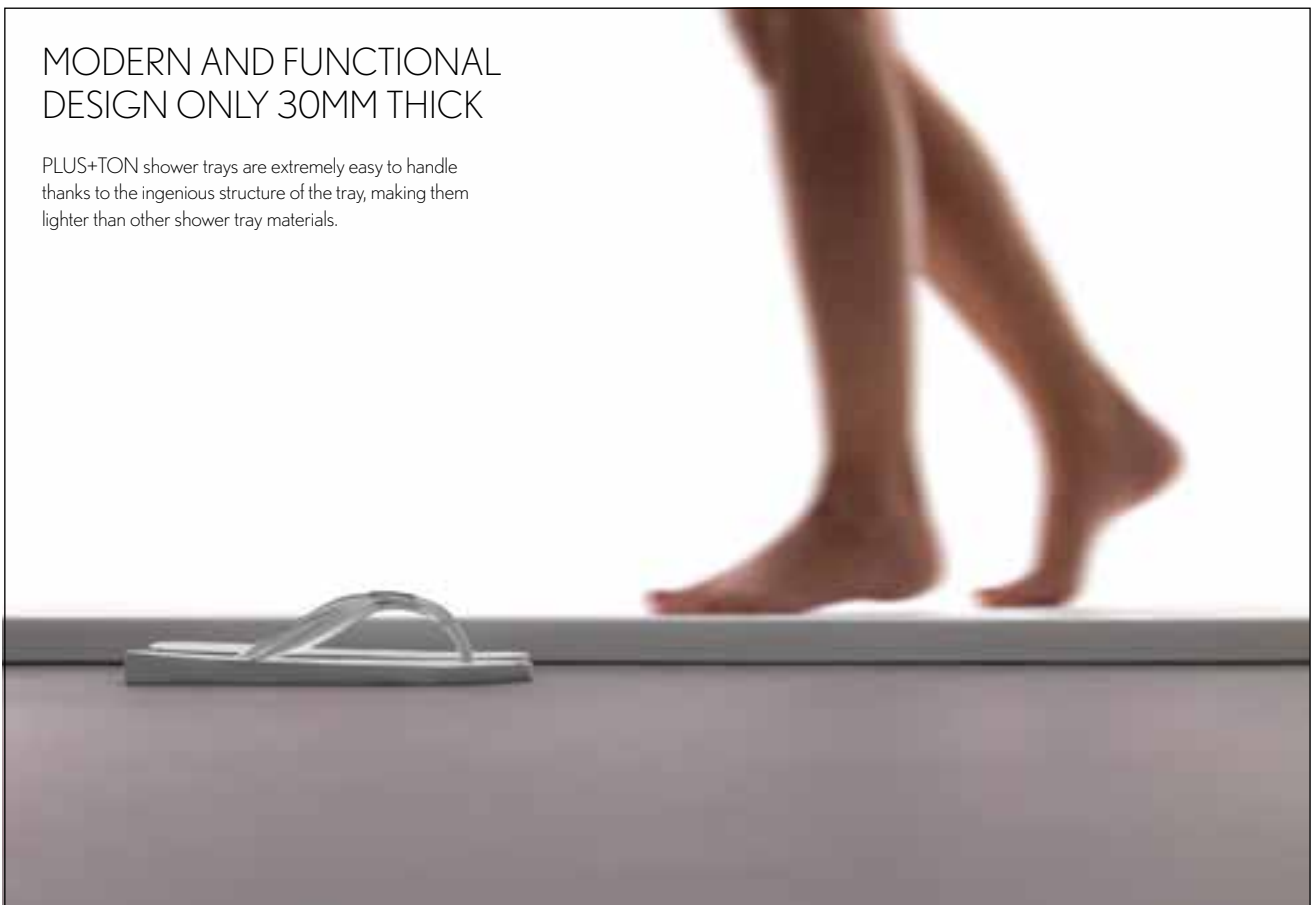

A NEW STANDARD IN CERAMIC SHOWER TRAYS

Using only natural raw materials of the highest quality - then add water and fire...

MODERN AND FUNCTIONAL DESIGN ONLY 30MM THICK

PLUS+TON shower trays are extremely easy to handle thanks to the ingenious structure of the tray, making them lighter than other shower tray materials.

INDUSTRIAL INVENTION PATENT NO. AN2014A000135

Created from a single fusion at temperatures of 1,250°, PLUS+TON comes to life. A new standard of ceramic material that is recyclable and produced without any emissions PLUS+TON is 100% recyclable. The ceramic surface is completely scratch-proof, stain-proof, as well as almost 100% Eco friendly. The core fire clay has been specially formulated to create the densest, strongest yet smoothest ceramic.