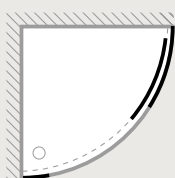

Door opening

QUADRANT SINGLE DOOR

Bright polished nickel finish, clear glass

Width	Door Entry Width	Adjustment	Height	Product Code	PRICE (£)
800mm	410	760 - 780	1950	ARC48	£1099.00

SHOWER TRAYS & WASTES

From high quality acrylic to 100% natural stone resin, our extensive range of shower trays are available in an array of shapes and sizes to suit your individual bathroom space and requirements.

See pages 158-181 for the full collection.