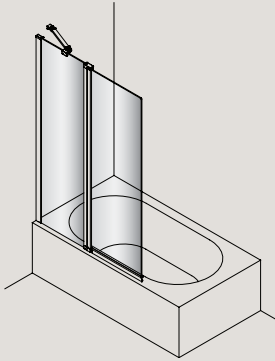

CLICK DOUBLE BATH SCREEN

FEATURES

- Simpsons Clear as standard
- 6mm toughened glass
- 20mm adjustment for easy fitting
- Fast installation wall channels
- Reversible design
- Powershower proof
- Silver profile finish

DIAGRAMS

Double Bath Screen