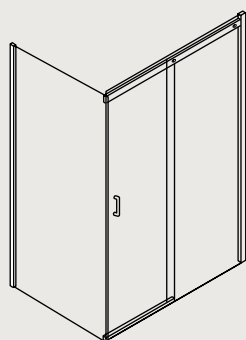

Single Slider with Side Panel