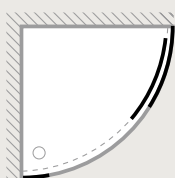

Door opening

QUADRANT SINGLE DOOR

Bright polished chrome finish, clear glass

Width	Door Entry Width	Adjustment	Height	Product Code	PRICE (£)
900mm	460	860 - 880 (20mm per panel)	1950	LQSSC0900	£999.00
1000 x 800mm	460	960 - 980 x 760 - 780 (20mm per panel)	1950	LQSSC10X8	£1099.00
1200 x 800mm	460	1160 - 1180 x 760 - 780 (20mm per panel)	1950	LQSSC12X8	£1099.00
1200 x 900mm	460	1160 - 1180 x 860 - 880 (20mm per panel)	1950	LQSSC12X9	£1099.00

For additional sundries, please see page 196

CHOOSE THIS BEAUTIFULLY BRIGHT POLISHED CHROME FINISH FOR A STUNNING COORDINATED LOOK

SHOWER TRAYS & WASTES

From high quality acrylic to 100% natural stone resin, our extensive range of shower trays are available in an array of shapes and sizes to suit your individual bathroom space and requirements.

See pages 158-181 for the full collection.