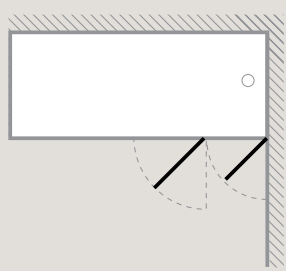

Bath Screen opening

EASY REACH BATH SCREEN

Silver finish, clear glass

Width	Adjustment	Height	Product Code	PRICE (£)
850mm	850 - 865	1450	NBSC0850	£315.00