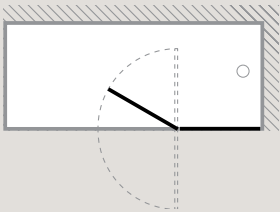

Bath Screen opening

DOUBLE BATH SCREEN

Silver finish, clear glass

Width	Adjustment	Height	Product Code	PRICE (£)
1150mm	1150 - 1170	1500	NBDSC1150	£285.00