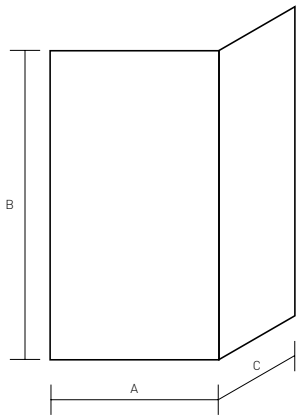

FAX BACK ORDER FORM BESPOKE OPTIONS

Please complete this form and return it to your retailer who will then fax it to Simpsons to confirm receipt and acceptance of the order.
Fax back to **0345 873 8841** or email **sales@simpsons-enclosures.co.uk**

RETAILER DETAILS

ORDER REF

PIER HINGED DOOR AND SIDE PANEL

Dimension A* _____

Dimension B* _____

Dimension C* _____