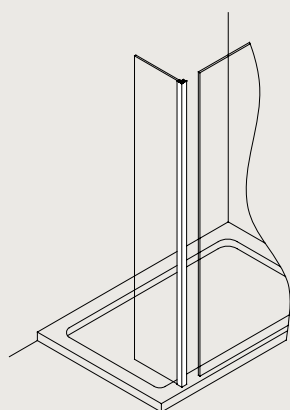

DESIGN RETURN PANEL

FEATURES

- Simpsons Clear as standard
- Support arm included
- 8mm fixed panel
- Silver finish profile
- Powershower proof

DIAGRAMS

Return Panel

RETURN PANEL*

Silver finish, clear glass

Width	Height	Product Code	PRICE (£)
200mm	1950	DEPSC0200	£205.00
300mm	1950	DEPSC0300	£225.00
400mm	1950	DEPSC0400	£245.00
500mm	1950	DEPSC0500	£255.00

*For use with the Design Walk in Panel, see pages 74

For additional sundries, please see page 196

SHOWER TRAYS & WASTES

From high quality acrylic to 100% natural stone resin, our extensive range of shower trays are available in an array of shapes and sizes to suit your individual bathroom space and requirements.

See pages 158-181 for the full collection.