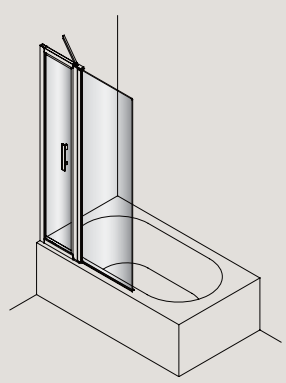

CLICK EASY REACH BATH SCREEN

FEATURES

- Simpsons Clear as standard
- Hinged door to access panel
- 6mm toughened glass
- 15mm adjustment for easy fitting
- Reversible design
- Powershower proof
- Silver profile finish

DIAGRAMS

Easy Reach Bath Screen