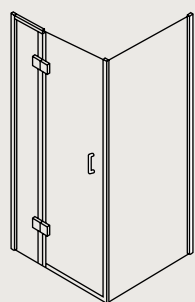

Hinged Door with Inline
Panel & Side Panel