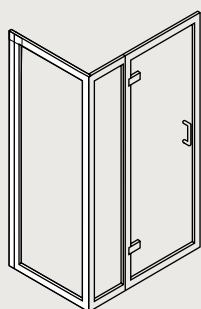

Frameless Hinged Door with Inline Panel & Side Panel