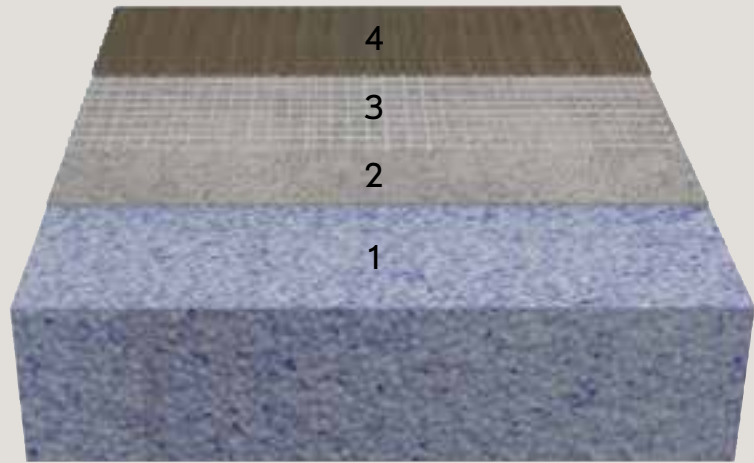

Easy to fit modular construction

Choice of base shapes, styles and sizes

Choice of waste styles and cover designs

Shower trays can be reduced by 100mm

1. Polystyrene hard foam 2. Contact mortar layer  
3. Glass fibre fabric 4. Coating mortar layer