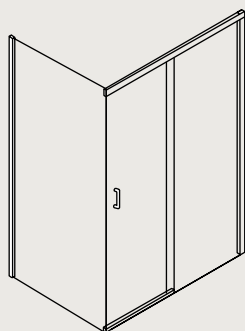

Single Slider with Side Panel