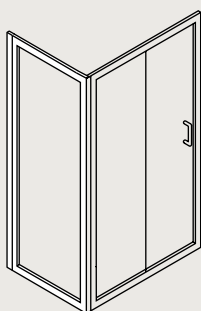

Single Slider with Side Panel