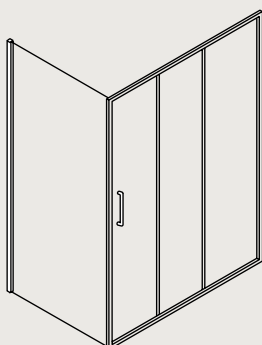

Tripple Slider with Side Panel