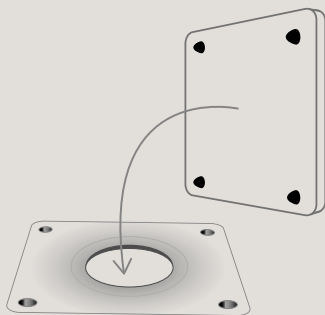

## SPECIAL CERAMIC WASTE COVER

All trays are fitted with a special ceramic waste cover, featuring a factory fitted aluminium insert with rubber feet that fits exactly in to the insert holes. Once fitted the waste cover is rock solid, further enabling the innovative features and benefits of the tray.