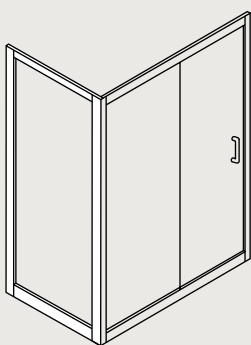

Single Slider with Side Panel