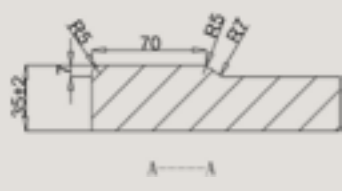

35mm ACRYLIC SHOWER TRAYS

FEATURES

- Available in three finishes: White, White Anti-Slip, Grey Slate
- Low Profile - 35mm high
- Acrylic capped shower tray
- Steel frame structure for rigidity
- Easy clean surface

TRAY PROFILE

HIGH FLOW WASTE

Simpsons shower trays must only be used in conjunction with the Simpsons High Flow Waste.