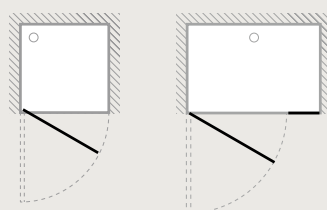

## DIAGRAMS

Hinged Door

Hinged Door with Side Panel

Hinged Door with Inline Panel

Door opening

Door opening (1 Inline Panel)

## HINGED DOOR

Stainless Steel finish, clear glass

Width	Door Entry Width	Adjustment	Height	Product Code	PRICE (£)
<b>800mm</b>	660	765 - 795 770 - 795*	2000	PHDSC0800	<b>£689.00</b>
<b>900mm</b>	760	865 - 895 870 - 895*	2000	PHDSC0900	<b>£699.00</b>