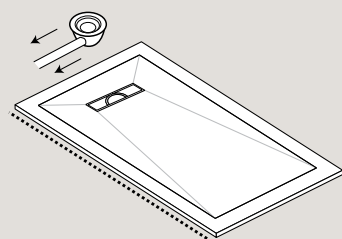

25MM STONE RESIN SHOWER TRAYS WITH LINEAR WASTE

FEATURES

100% natural stone resin

25mm ultra low profile

The minimalist ultra stylish Slab tray is manufactured by hand in the UK from the finest natural materials

The Slab is load bearing and is installed the same way as any standard stone resin shower tray

For fitting on concrete or wooden floors (comprehensive fitting instructions included)

A tough gel coat smooth surface, durable, repairable and easy clean.

Stainless steel waste grid that is only 75mm wide, the tray still has an incredible drainage efficiency of over 30 litres of water per minute.

At only 25mm high, the tray can be installed as a level access solution.

Tray comes complete with a stainless steel flush fitting waste cover finished in white.

Optional upgrade to chrome cover available (LNGRID_C)

The waste design creates a self cleaning vortex for high water clearing performance.

The waste outlet can only be fitted with the waste outlet facing the left edge of the shower tray.