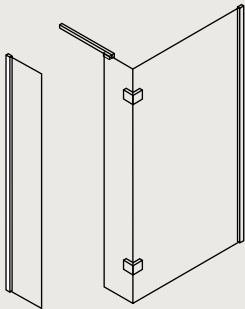

Double Sided Walk In Enclosure with Walk In End Panel