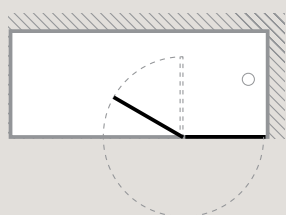

Bath Screen opening