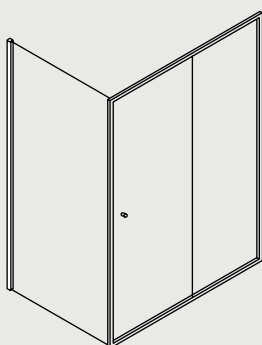

Single Slider with Side Panel