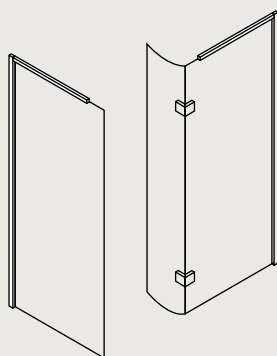

Walk In Easy Access with Walk In End Panel