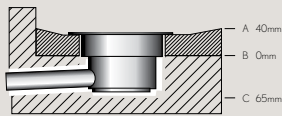

### 40mm

- A 40mm Shower base 30/40mm
- B 0mm
- C 65mm Waste space