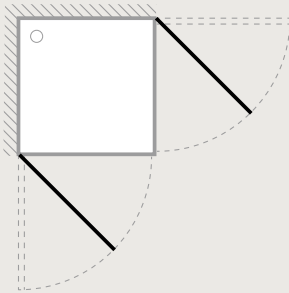

Door opening

CLICK EASY ACCESS DOUBLE HINGED DOOR

Silver finish, clear glass

Width	Door Entry Width	Adjustment	Height	Product Code	PRICE (£)
800mm	672	770 - 800	1950	NCESC0800	£689.00
900mm	772	870 - 900	1950	NCESC0900	£699.00