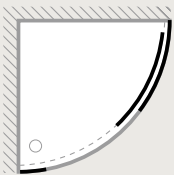

Door opening