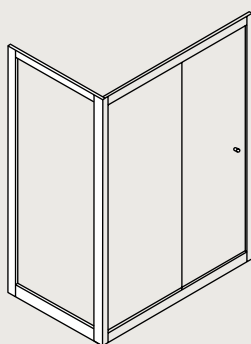

Single Slider with Side Panel