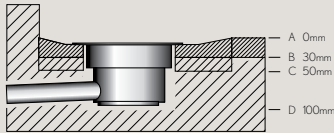

LEVEL ACCESS & 40MM SHOWER TRAYS

FEATURES

30mm low profile shower trays allow the easy installation of level access wetrooms in any domestic application

Improved thermal insulation

Eco-friendly product

SPECIFICATIONS

30mm

- A 0mm
- B 30mm Shower tray / floor panel 20/30mm
- C 50mm Support panel 20mm
- D 100mm Waste space