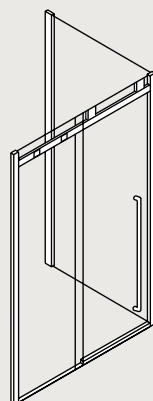

Single Slider with Side Panel