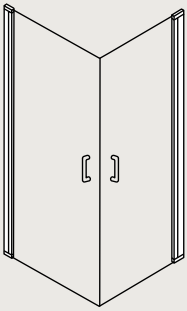

CLICK EASY ACCESS DOUBLE HINGED DOOR

FEATURES

- Simpsons Clear as standard
- "Click" profile system
- 6mm toughened glass
- 30mm adjustment for easy fitting
- Fast installation wall channels
- Reversible design
- Powershower proof
- Silver profile finish

DIAGRAMS

Corner Entry