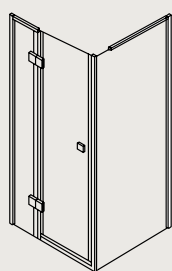

Hinged Door with
Inline Panel & Side
Panel