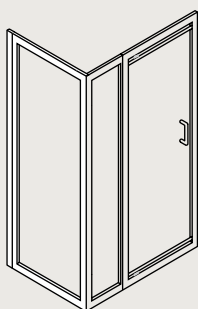

Pivot Door with Inline Panel & Side Panel