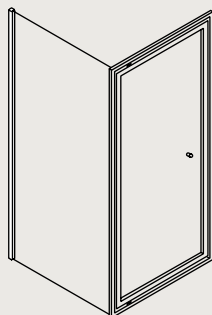

Pivot Door with Side Panel