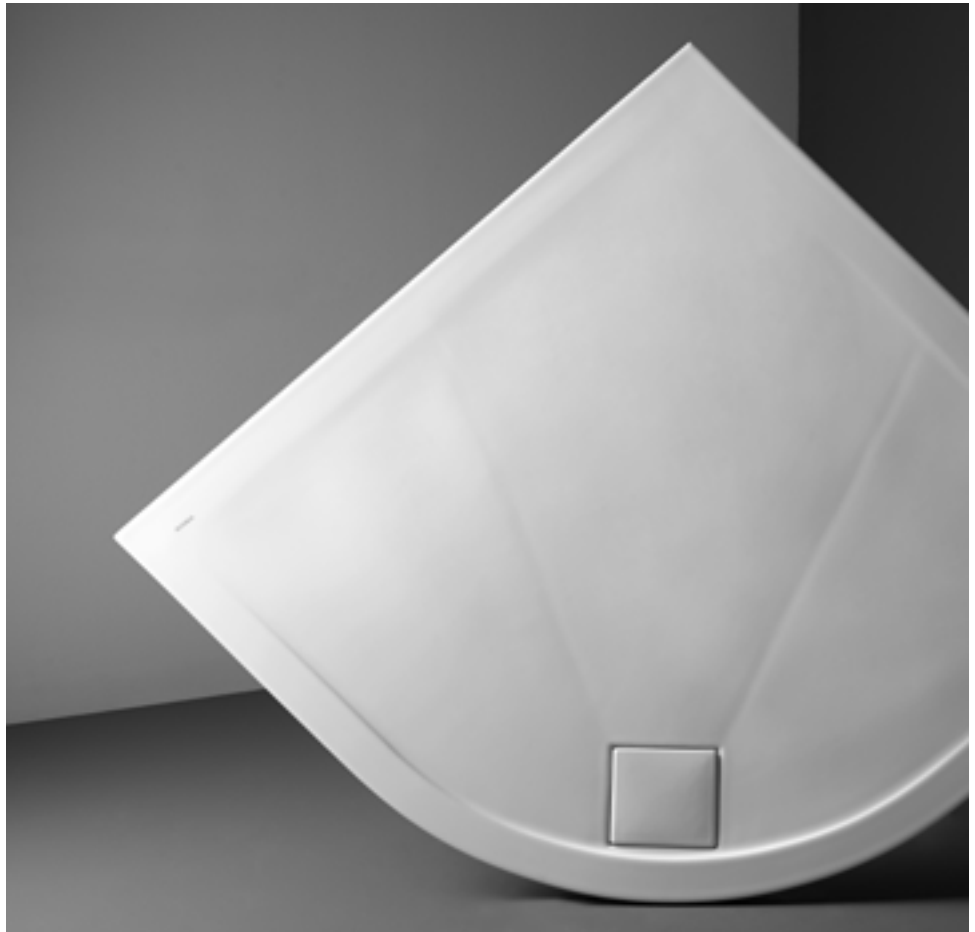

## SCRATCH PROOF BRILLIANT ENDURING FINISH

The surface of the PLUS+TON shower tray is 100% scratch-proof and guaranteed to keep the same brilliancy of finish as the day it was installed. Each tray is rigorously tested against abrasion and scratching, time and time again tests prove perfect resistance properties that exceed the requirements of the current industry standards. Simply clean scratches with a scoring pad and water.