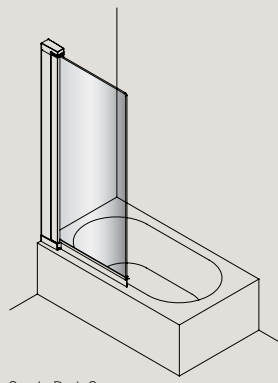

CLICK SINGLE BATH SCREEN

FEATURES

- Simpsons Clear as standard
- 6mm toughened glass
- 20mm adjustment for easy fitting
- Click profile system
- Reversible design
- Powershower proof
- Silver profile finish

DIAGRAMS

Single Bath Screen