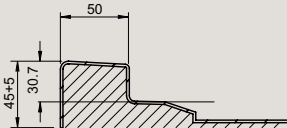

45mm STONE RESIN SHOWER TRAYS

FEATURES

White surface has anti-bacterial properties

Waste on quads is offset so that unobstructive when entering and exiting the showering area

Lifetime guarantee

New rear construction for easy fit leg system

Direct to floor or raised installation application on each tray

EN14527:2006 Class 1 compliant

EN15720:2009 compliant

90mm waste outlet

Leg set and panels available, see page 180

TRAY PROFILE

HIGH FLOW WASTE

Simpsons shower trays must only be used in conjunction with the Simpsons High Flow Waste.