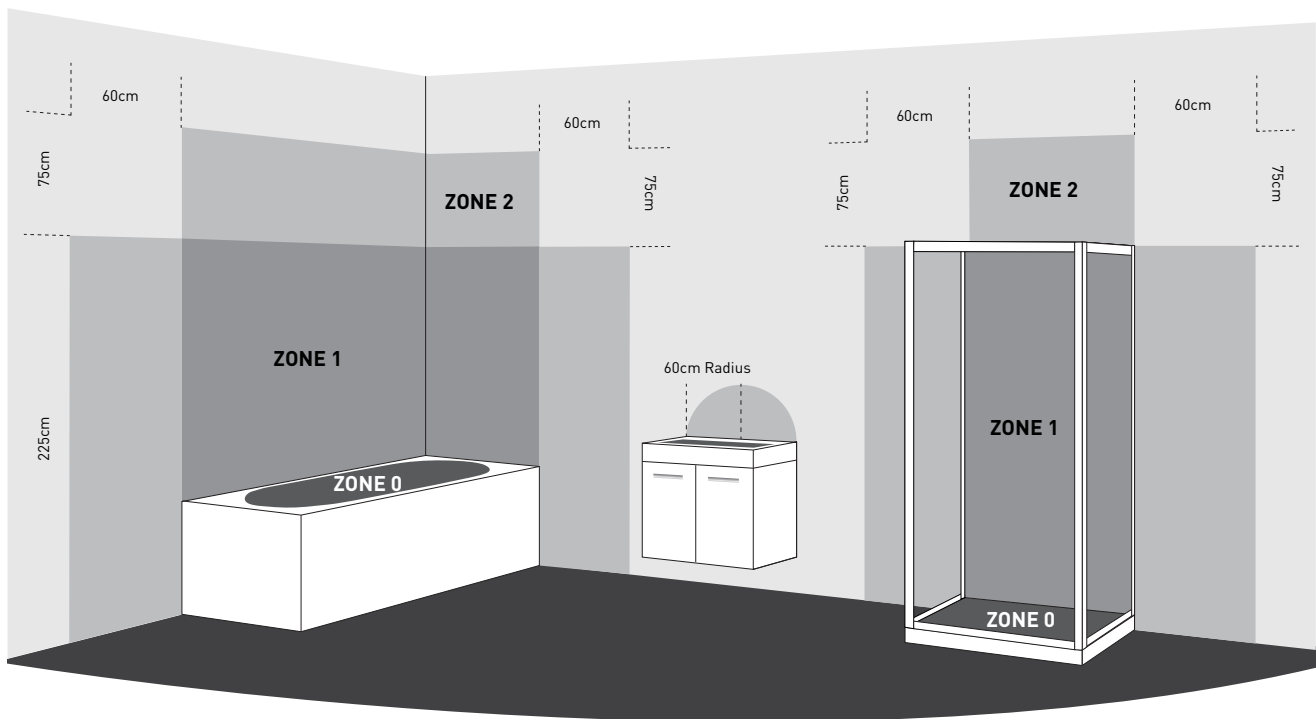

ELECTRICAL INFORMATION

The diagram below is supplied as a guide to Bathroom Zones as referred to in IP ratings of the over mirror lamps and electric heating elements. Please refer to the latest edition of BS 7671:2008(2011) to ensure conformity.

It is important to install light fittings and electric Towel Warmer elements in the correct bathroom zone i.e. the zone referred to in the IP rating of the element. This is not an installation guide and reference should be made to the latest edition of the IET Wiring Regulations or a qualified electrician member of NICEIC or IET.

Zone 0 is inside the bath or shower tray itself. Any appliance used in this zone must be rated at least IP67 which is total immersion proof.

Zone 1 is the area above the bath or shower tray to a height of 2.25m from the floor. In this zone a minimum rating of IP44 is required and elements must also be protected by a 30mA residual current device (RCD) to protect the circuit. The electrical connection to the power supply for these appliances must be in Zones 2/3 of the bathroom in compliance with BS 7671:2008(2011) - IEE Wiring Regulations.

Zone 2 is an area stretching 0.6m outside the perimeter of the bath and to a height of 2.25m from the floor. In this zone an IP rating of at least IP44 is required. In addition it is good practice to consider the area around a washbasin, within a 60cm radius of any tap to be considered as zone 2.

Bauhaus IP44 lamps come without a pull switch, and are designed to operated via an existing and suitable room light switch.

Failure to have electrical products installed and certificated by a qualified electrical engineer will invalidate any product guarantee.

For full details reference should be made to the latest copy of the IEE wiring regulations and all applicable British Standard and European norm specifications.