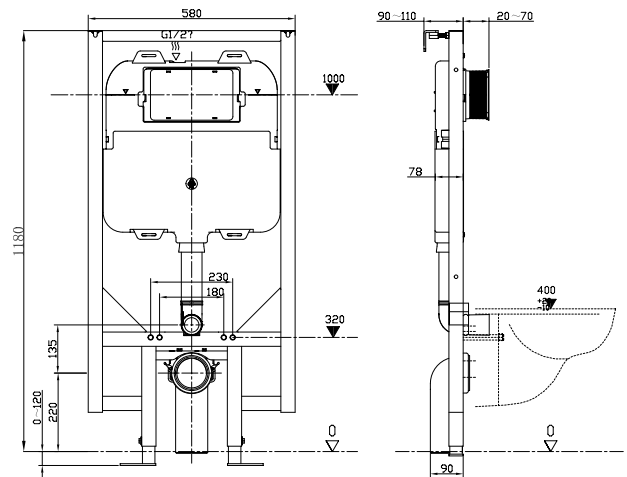

0.98m height frame  
WCF98X50+ £325.00

1.18M HEIGHT WC FRAME

1.18m height frame  
WCF118X50+ £320.00

ULTRA SLIM 1.18M HEIGHT WC FRAME

ULTRA SLIM 1.18m height frame  
WCF118X50-VS £329.00