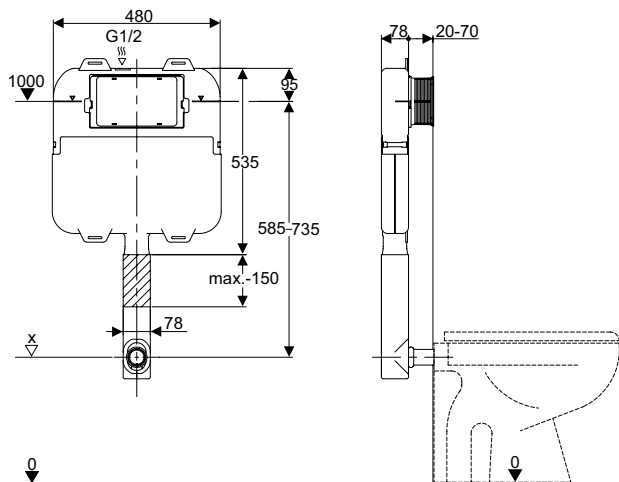

TALLER CONCEALED WC CISTERN