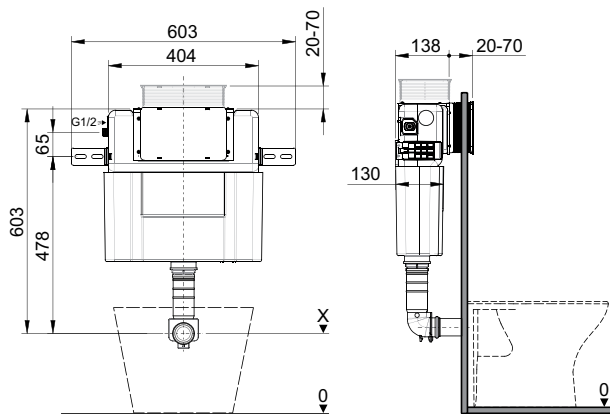

SUPPORT FRAMES & CISTERNS SPECIFICATIONS

STANDARD HEIGHT CONCEALED CISTERN