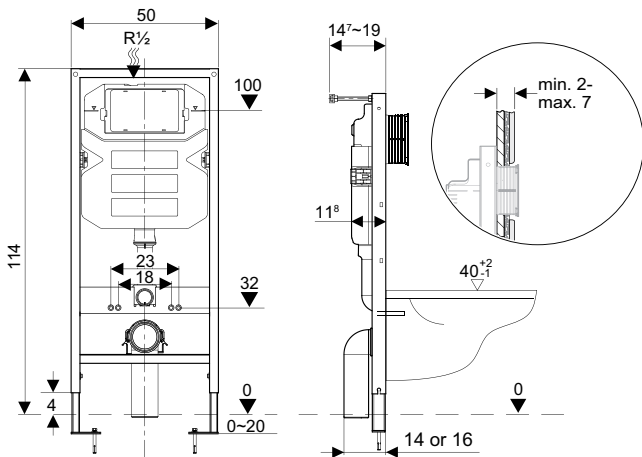

0.98m height frame  
WCF98X50+ £325.00

1.18M HEIGHT WC FRAME

1.18m height frame  
WCF118X50+ £320.00

ULTRA SLIM 1.18M HEIGHT WC FRAME

ULTRA SLIM 1.18m height frame  
WCF118X50-VS £329.00