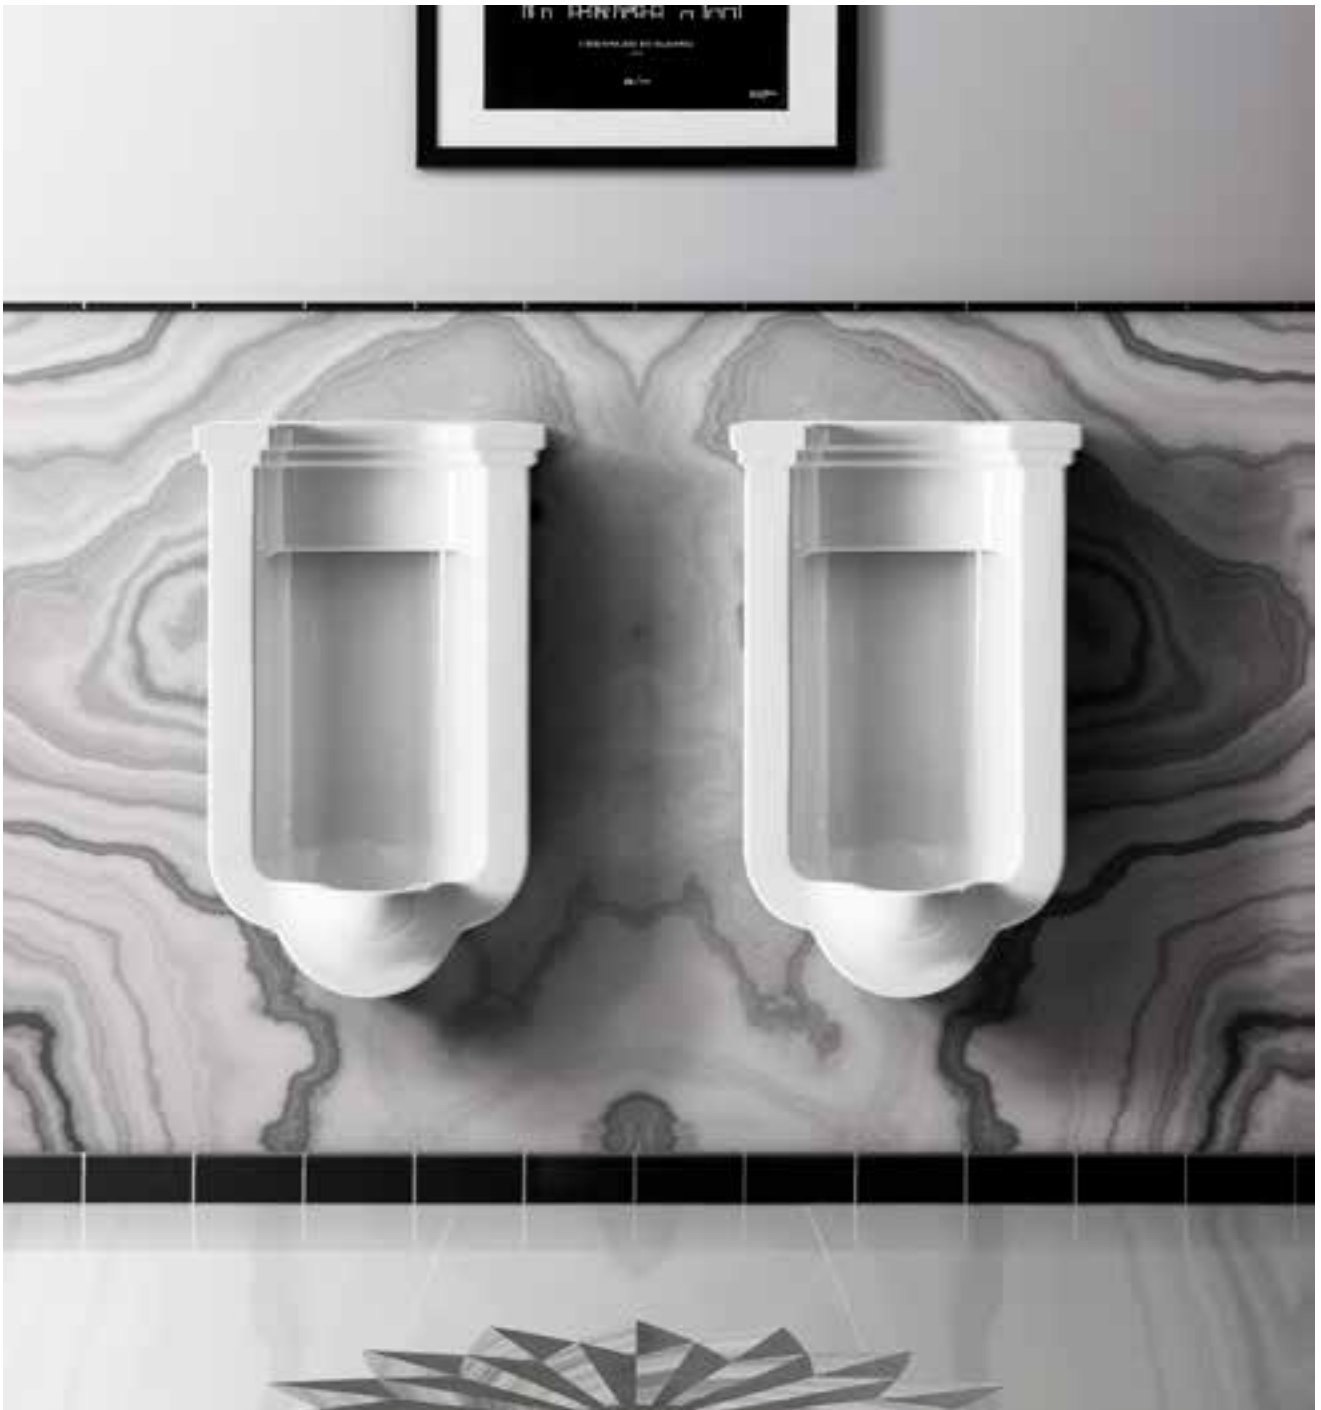

Waldorf Wall Hung Urinal*
WF4001SCW   **£795.00**
w 440 x d 240/370** x h 690mm
Complete with concealed wall fixing
system and waste

**370mm is depth to front of dish front
Suitable for cistern or direct mains
water supply.
Certain installations will require an in
wall support frame.