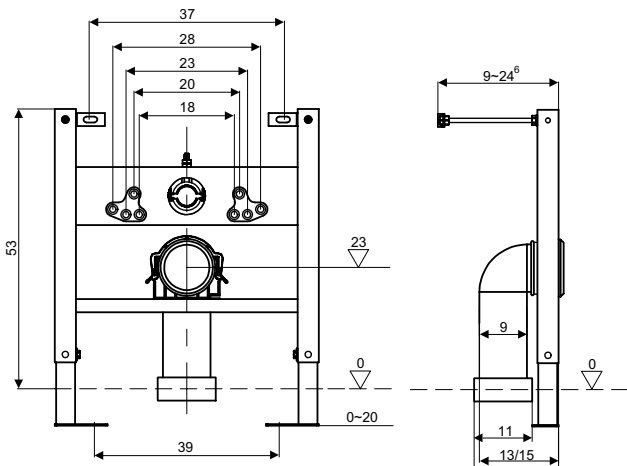

LOW HEIGHT WC FRAME

Low height frame
WCF49X50+ £219.00