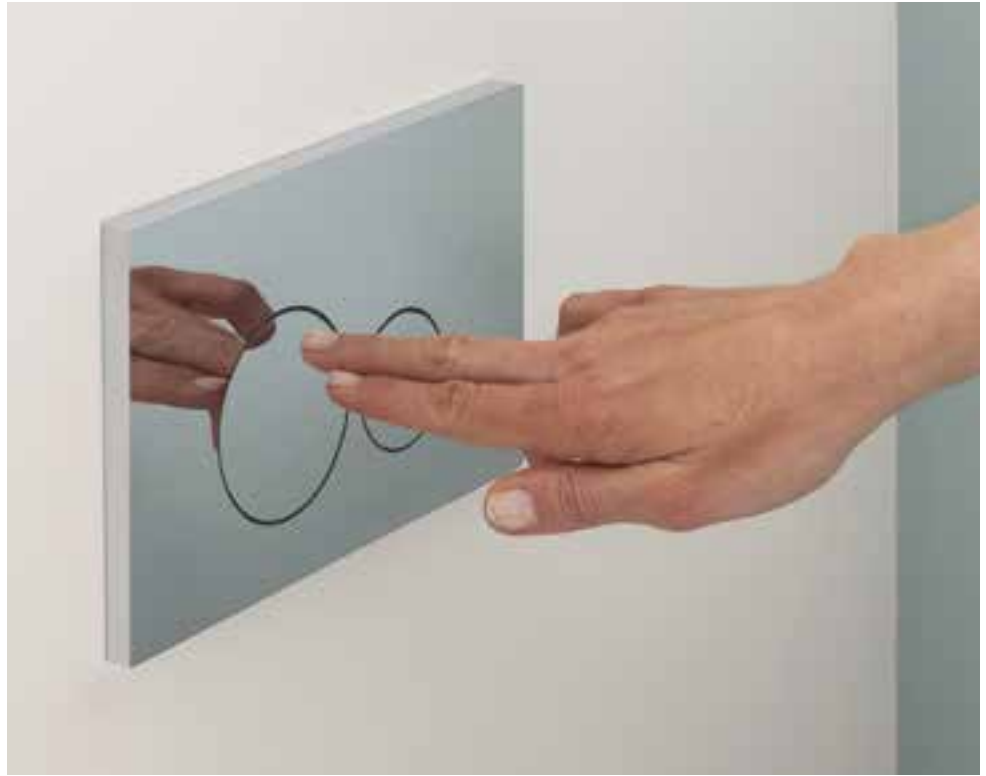

Atoll
ATFLUSHC £55.00

w 236 x h 152mm

Mechanical operation

Chrome finish