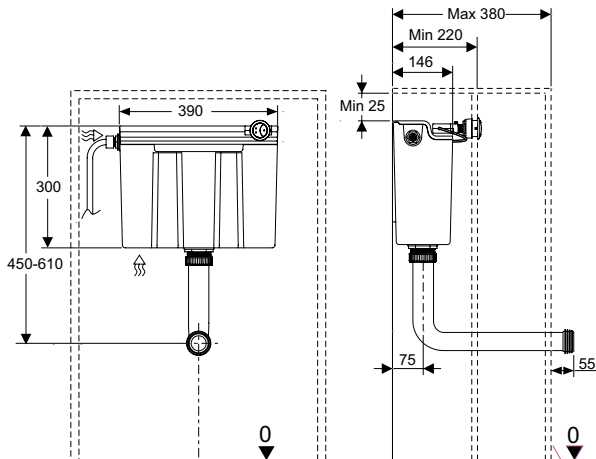

SLIMLINE CONCEALED WC CISTERN