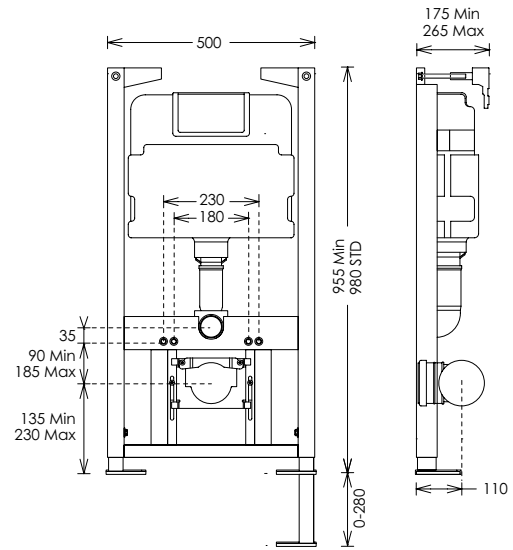

0.98m height frame  
WCF98X50+ £325.00

1.18M HEIGHT WC FRAME

1.18m height frame  
WCF118X50+ £320.00

ULTRA SLIM 1.18M HEIGHT WC FRAME

ULTRA SLIM 1.18m height frame  
WCF118X50-VS £329.00