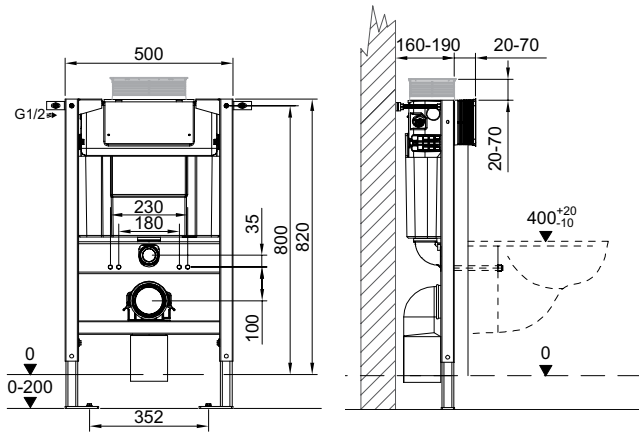

0.82M HEIGHT WC FRAME