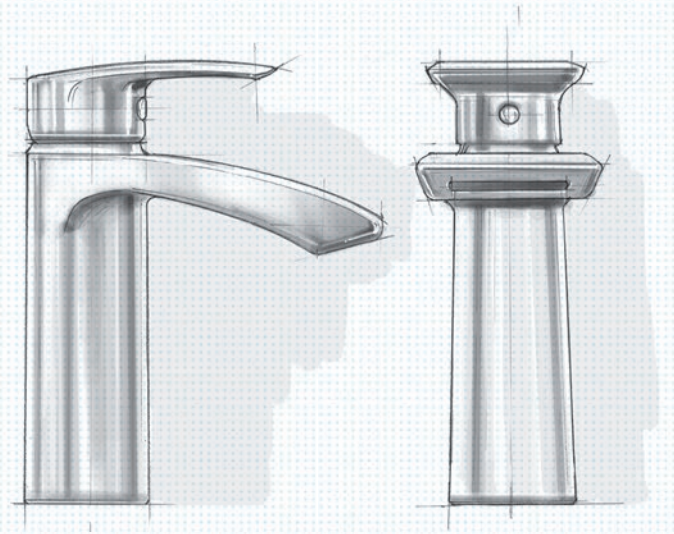

ADORA

BY CROSSWATER

Flow basin monobloc

*Committed to product
design excellence*

Planet basin monobloc

At Adora, we are dedicated to developing unique designs at affordable prices that can be enjoyed by everyone. Combining quality materials with cutting-edge manufacturing techniques, each distinctive design has been thoughtfully created to bring style and, above all, functionality to the bathroom.