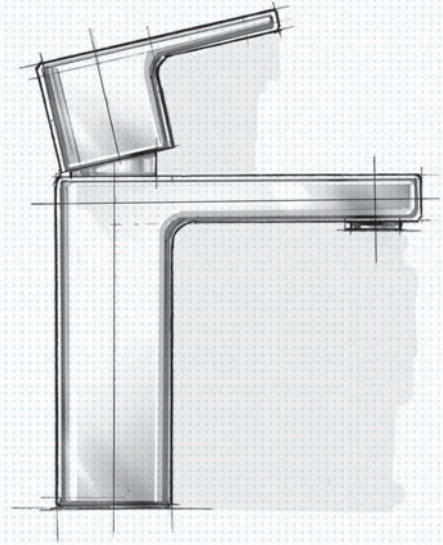

Featuring elegant chrome finishes and simple silhouettes, each individual design in the Adora range has been specifically created to suit different bathroom styles and customer tastes.

FUNCTIONALITY & QUALITY

Affordable design shouldn't mean you have to compromise on quality. At Adora we are dedicated to creating superior products for budget-conscious living. Combining this with a keen eye for modern design enables us to create brassware that caters to our customer needs.