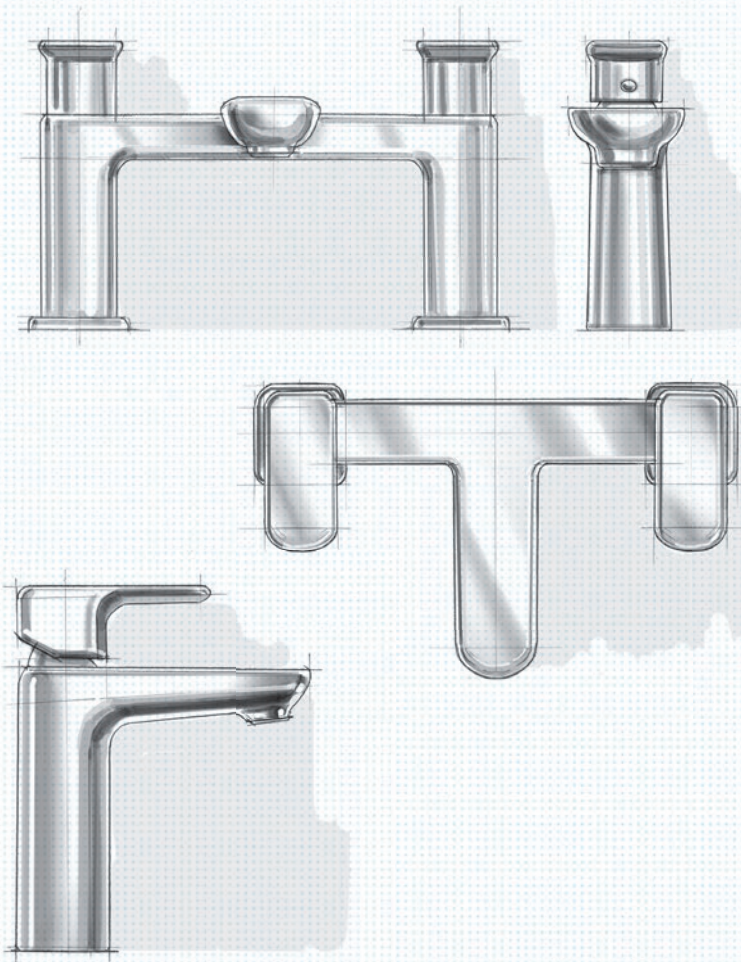

ADORA

BY CROSSWATER

Flow basin monobloc

*Committed to product
design excellence*

Planet basin monobloc

At Adora, we are dedicated to developing unique designs at affordable prices that can be enjoyed by everyone. Combining quality materials with cutting-edge manufacturing techniques, each distinctive design has been thoughtfully created to bring style and, above all, functionality to the bathroom.